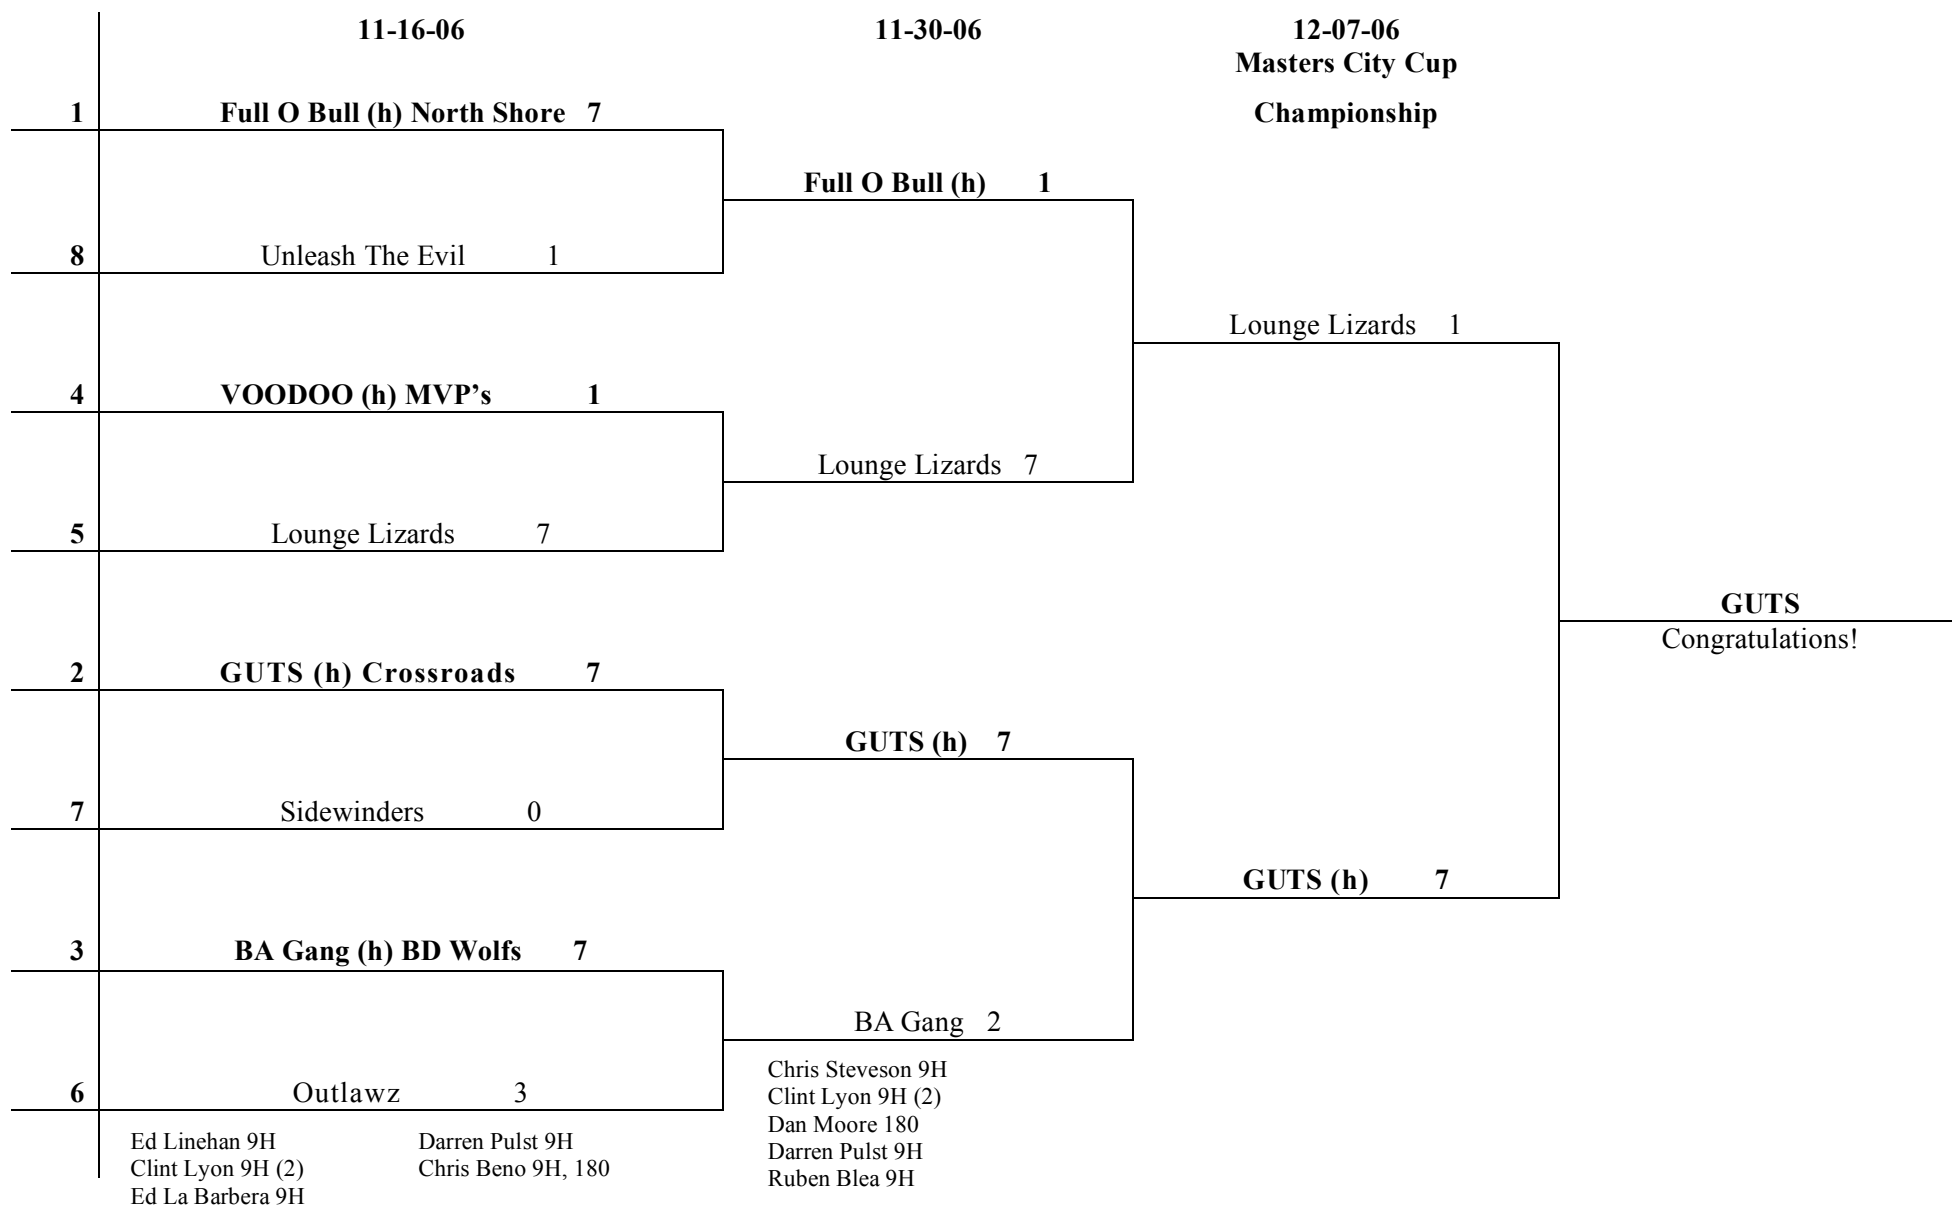

R.M.D.A. Fall 2006 Playoffs – “Masters” Division

The higher seeded team (1 being the highest) is the home team in all matches.

Chris Steveson 9H
Clint Lyon 9H (2)
Dan Moore 180
Darren Pulst 9H
Ruben Blea 9H