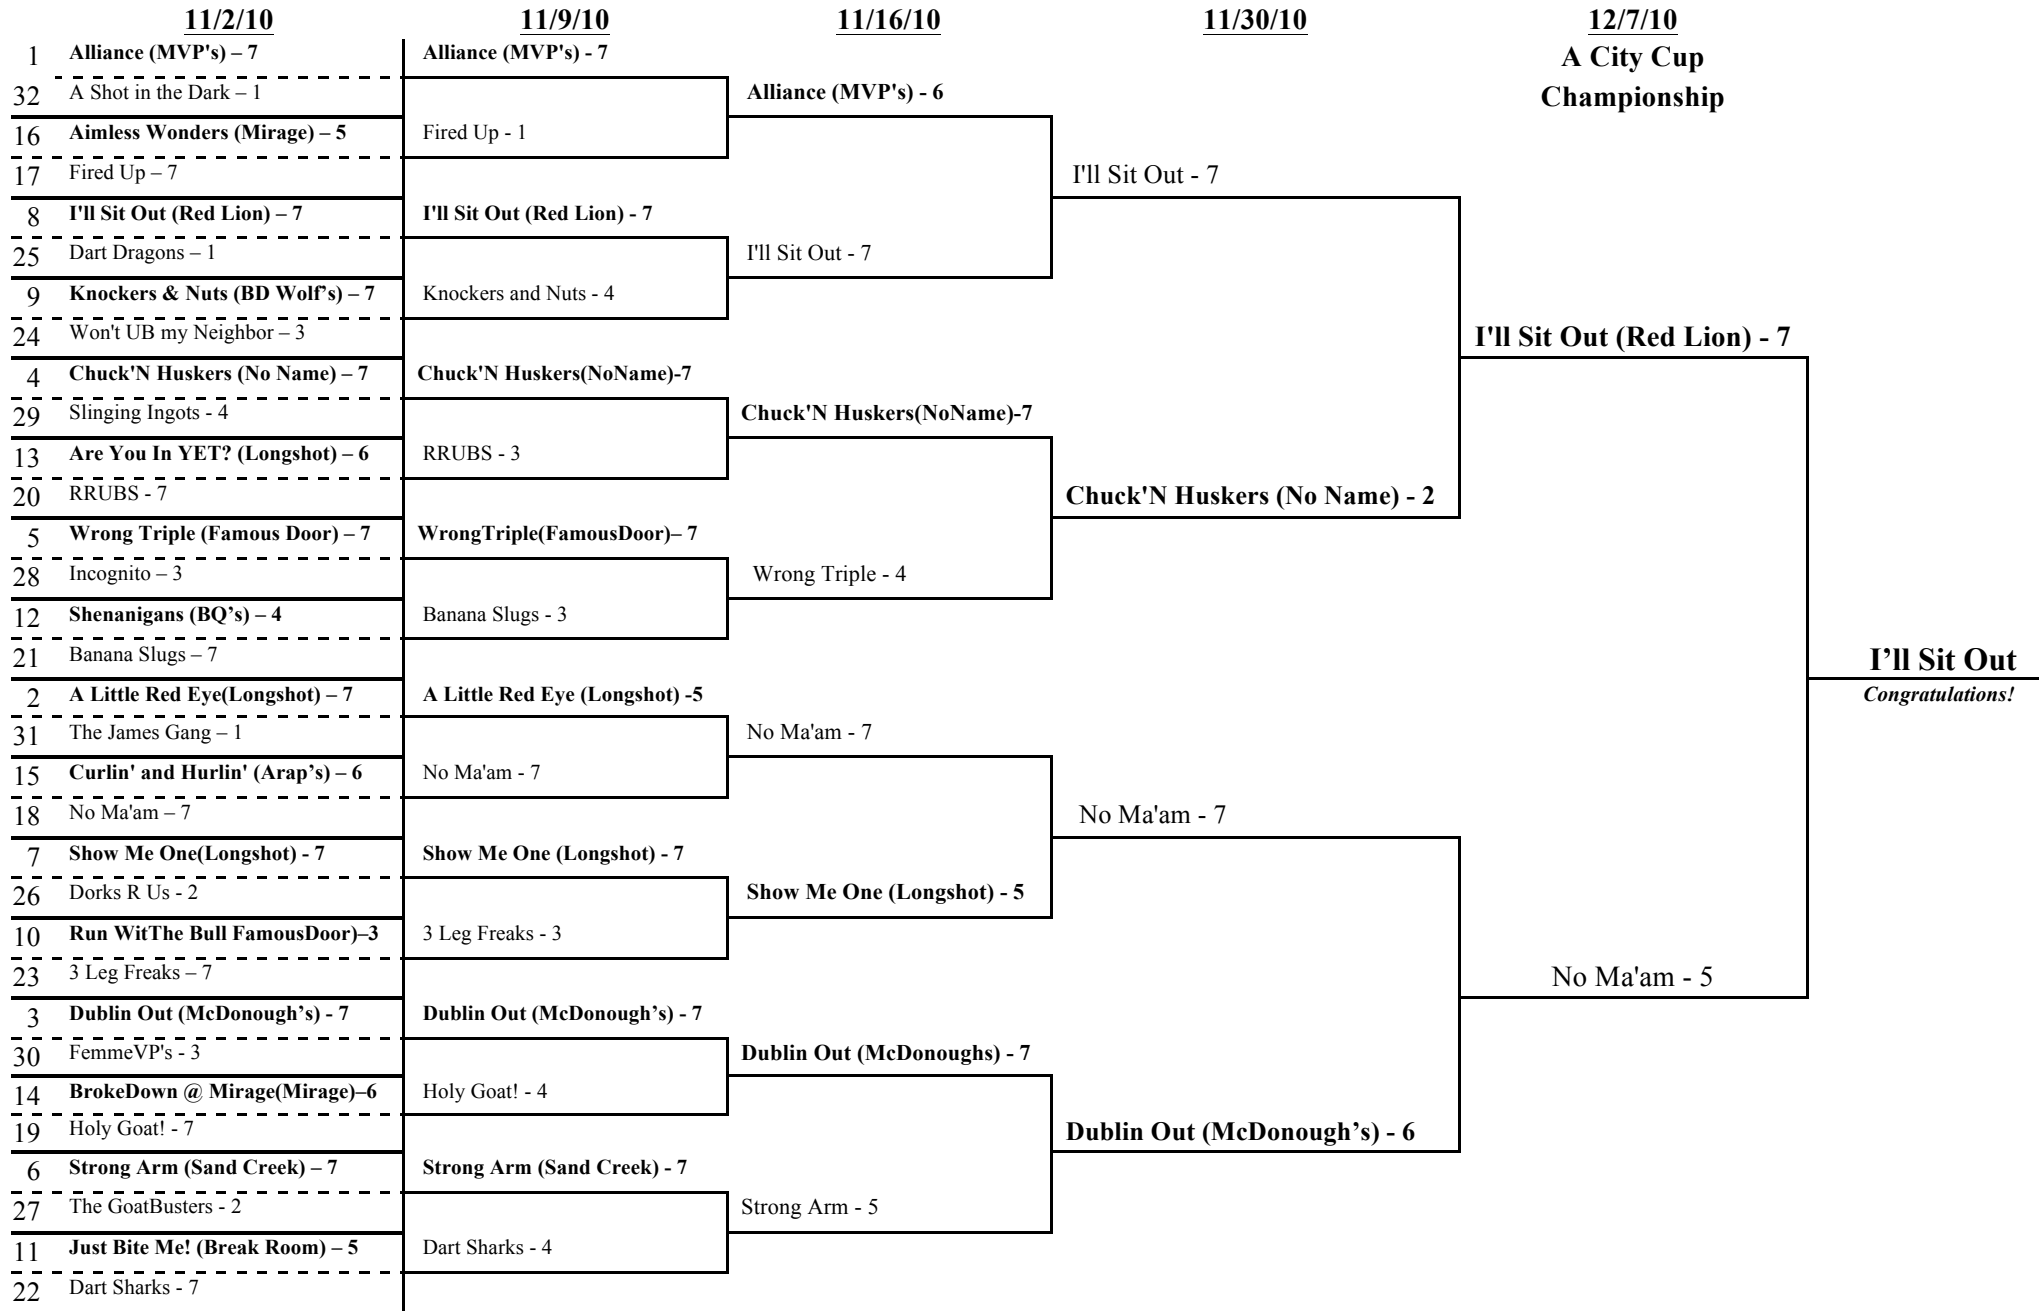

Rocky Mountain Dart Association Fall 2010 Playoffs – “A” Division

The higher seeded team (1 being the highest) is the home team in all matches.

All matches start at 7pm

I'll Sit Out
Congratulations!