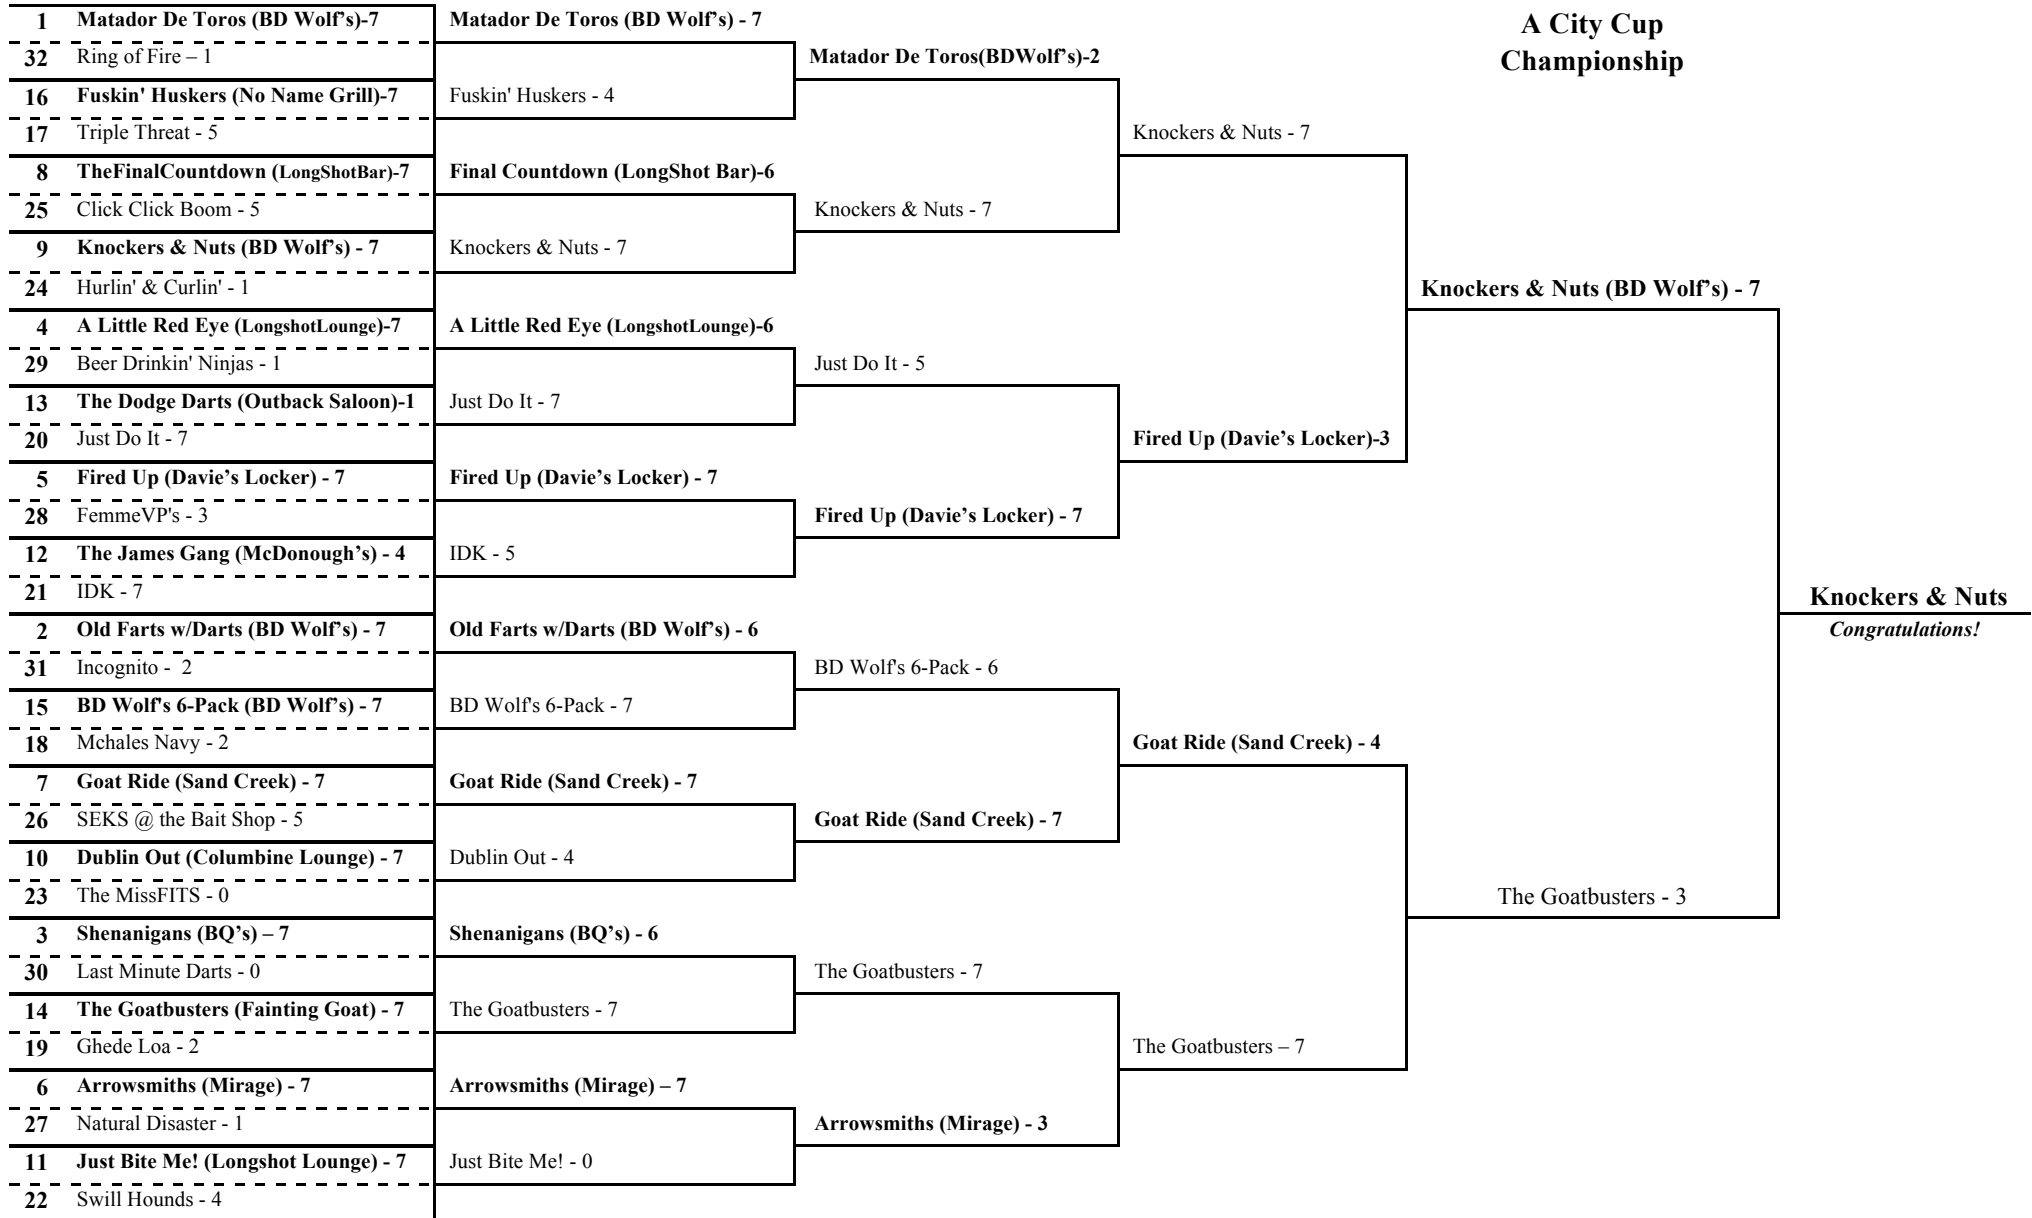

# Rocky Mountain Dart Association Fall 2011 Playoffs – “A” Division

The higher seeded team (1 being the highest) is the home team in all matches.

All matches start at 7pm

11/8/11

11/15/11

11/29/11

12/6/11

12/13/11

**Knockers & Nuts**  
*Congratulations!*