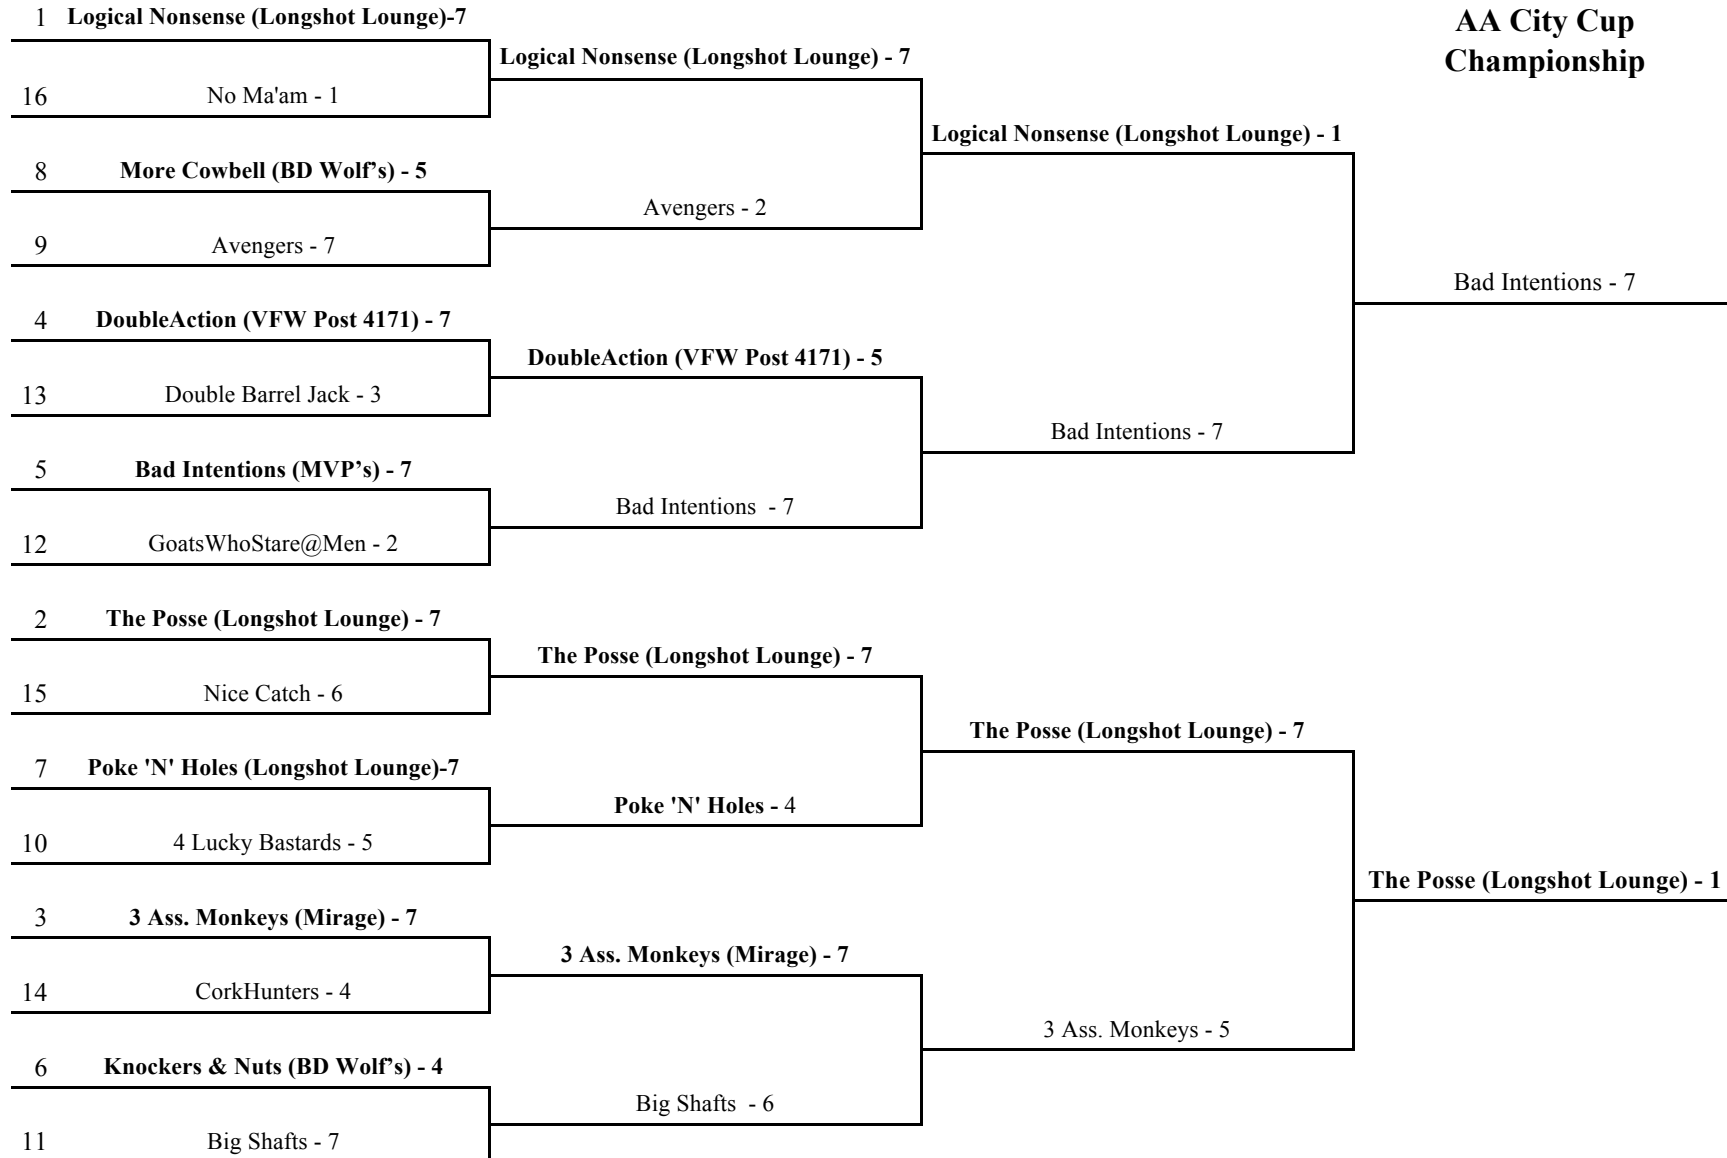

# Rocky Mountain Dart Association Fall 2012 Playoffs – “AA” Division

The higher seeded team (1 being the highest) is the home team in all matches.

All matches start at 7pm

11/29/12

12/6/12

12/13/12

12/20/12