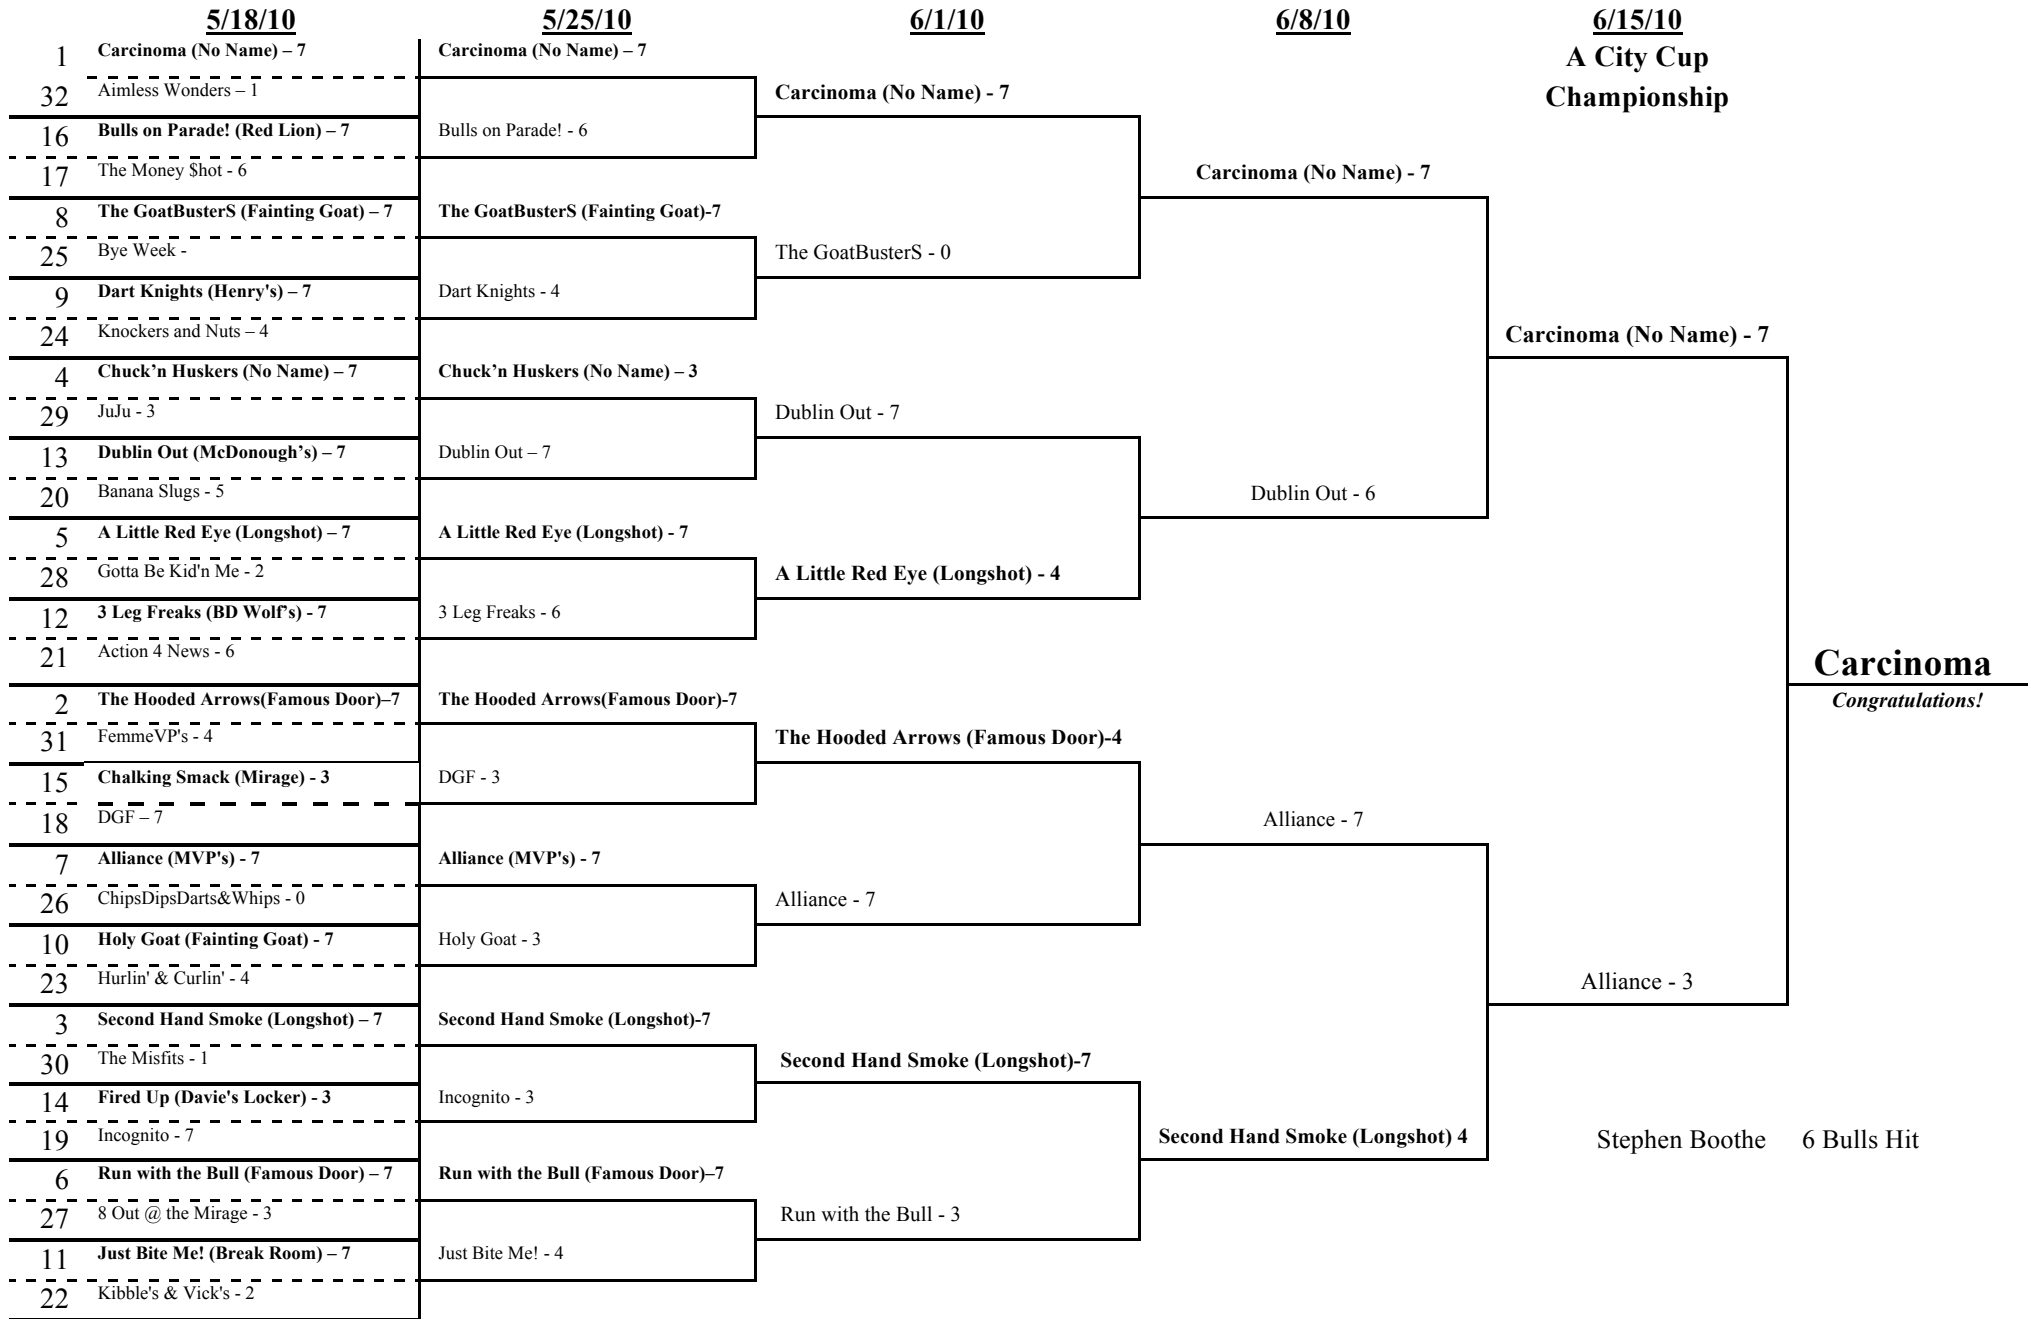

Rocky Mountain Dart Association Spring 2010 Playoffs – “A” Division

The higher seeded team (1 being the highest) is the home team in all matches.

All matches start at 7pm

Carcinoma

Congratulations!